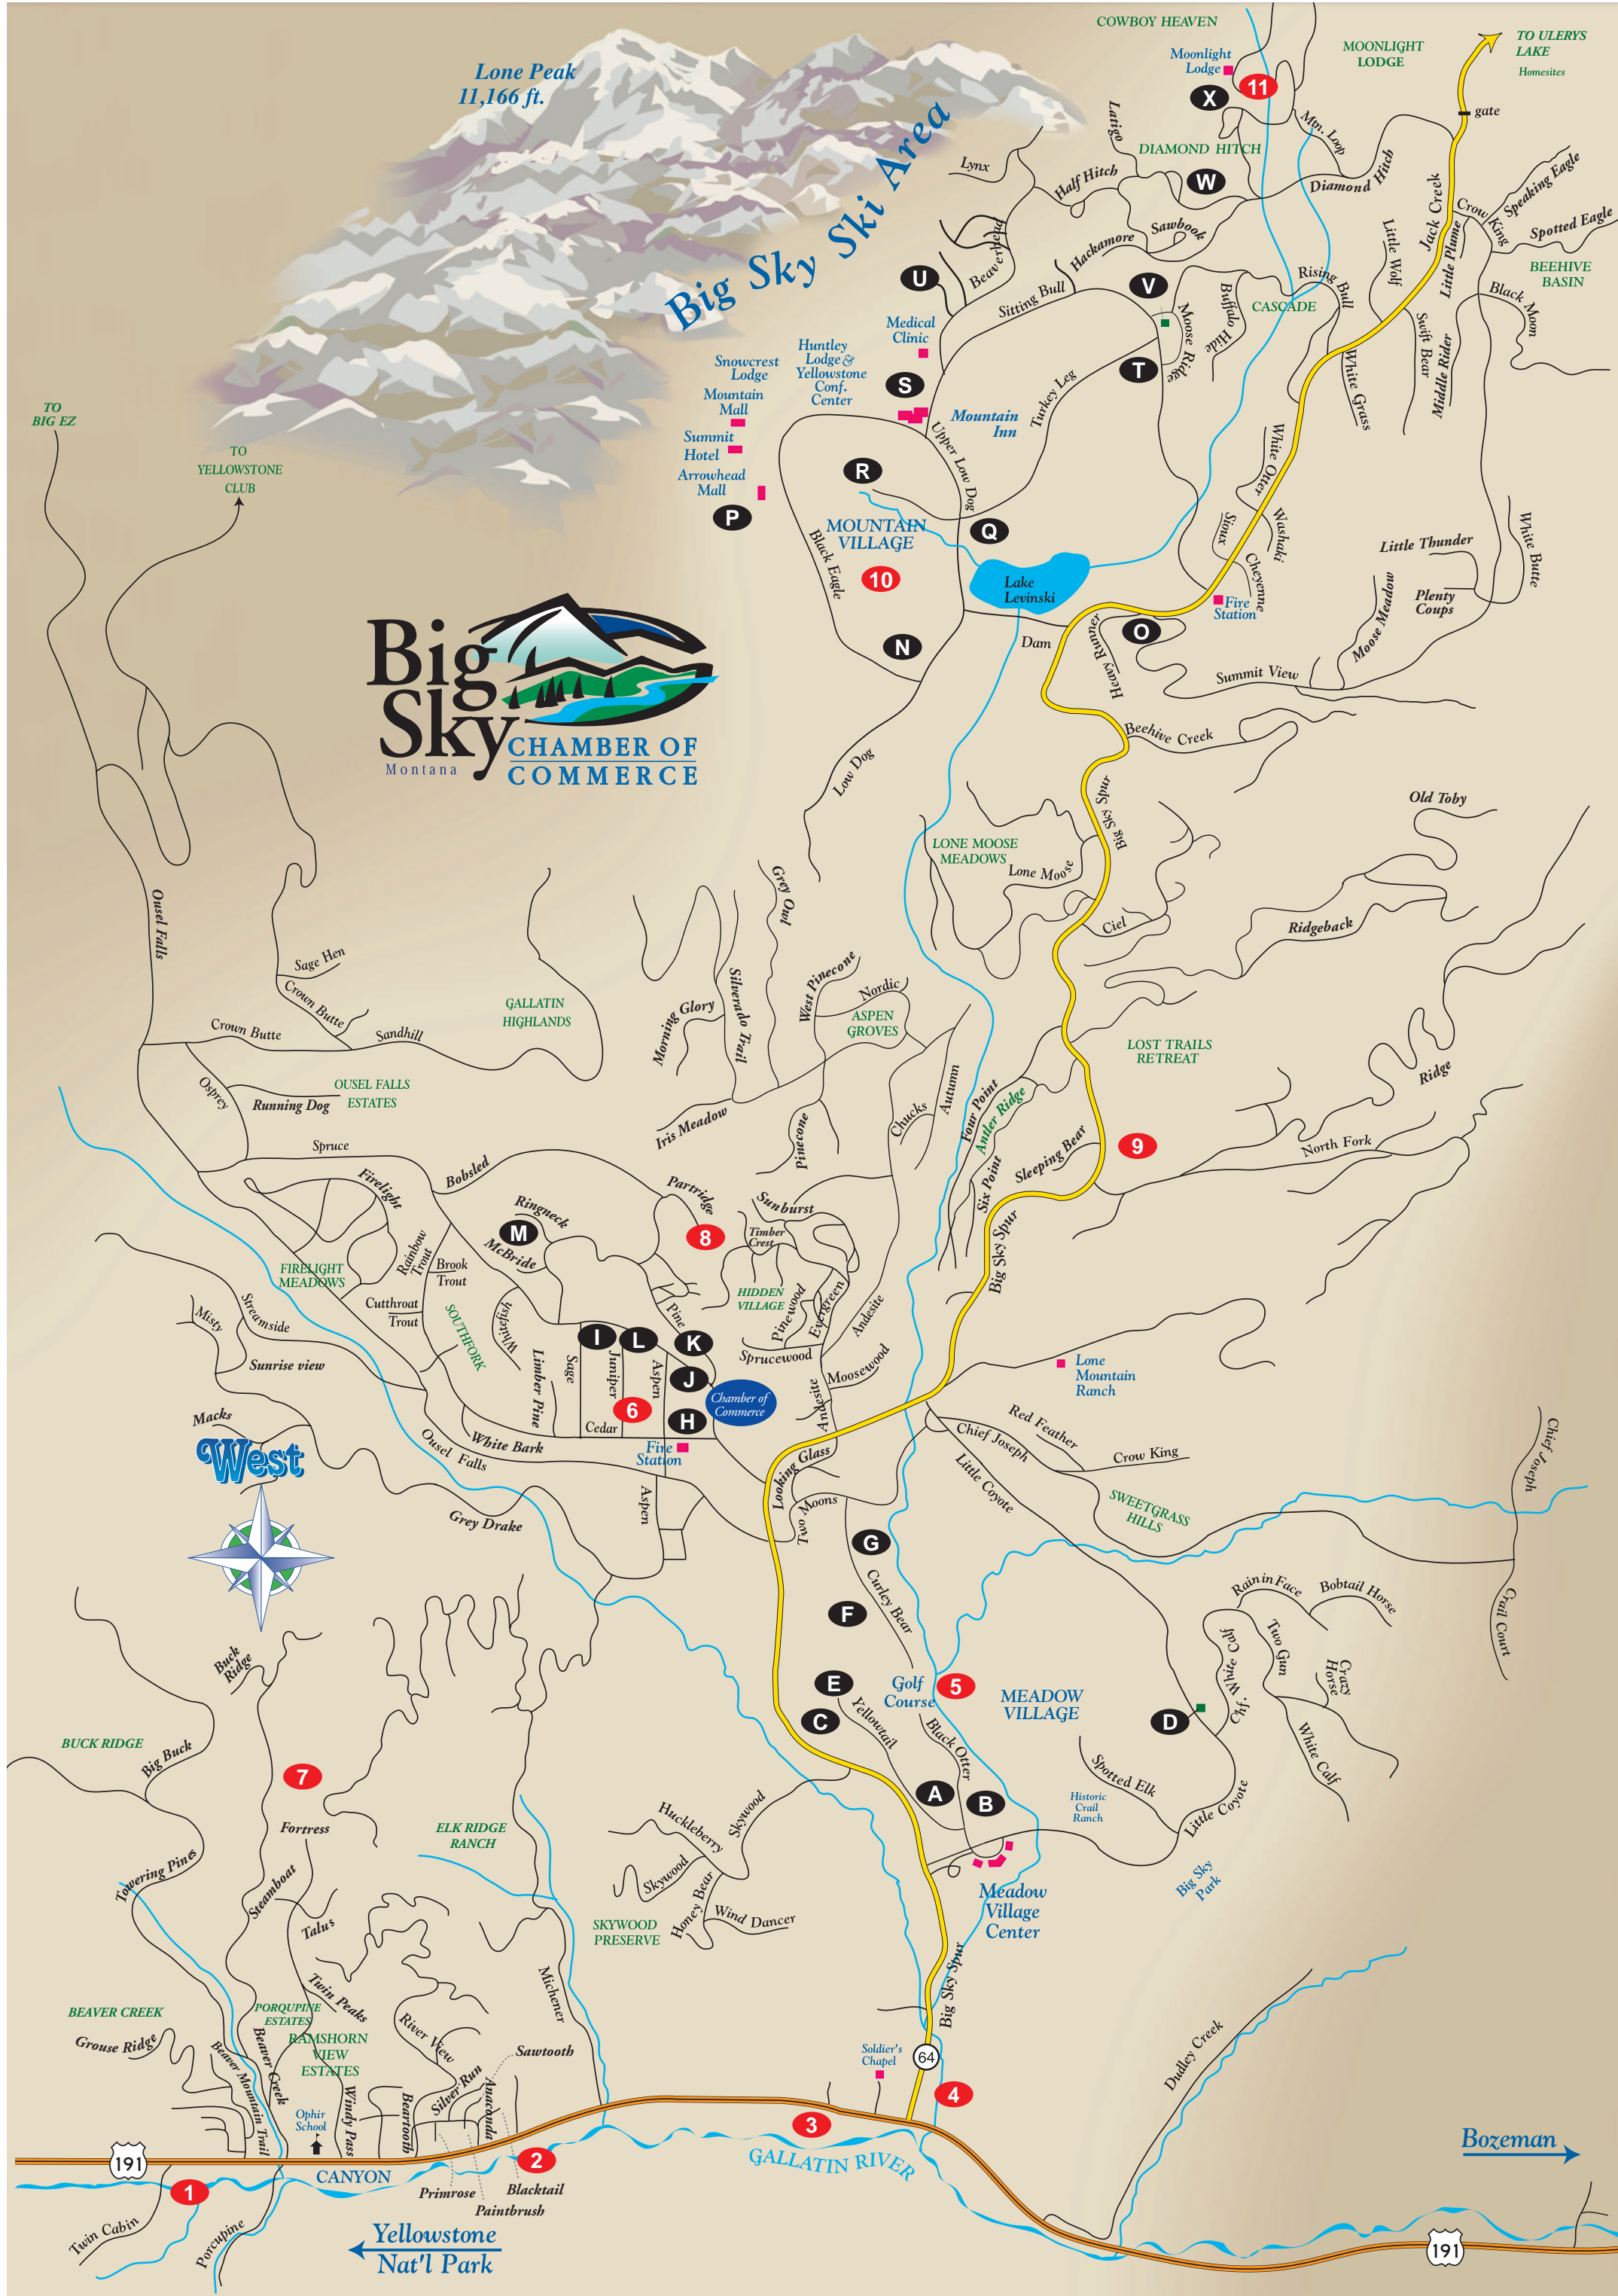

Lone Peak
11,166 ft.

Big Sky Ski Area

TO BIG EZ

TO YELLOWSTONE CLUB

TO ULERY'S LAKE Homesites

West

Bozeman

191

191

Yellowstone Nat'l Park